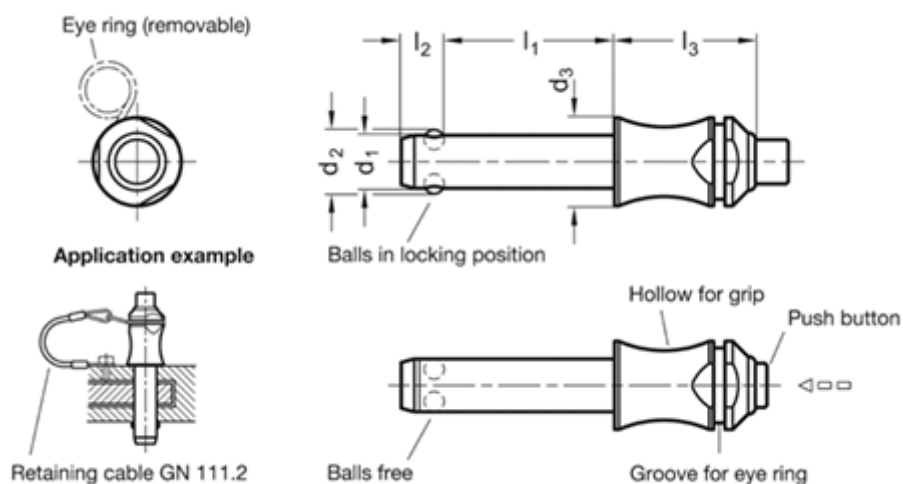

Article number: 20016715  
 Description: E+G Ball lock pin  
 GN 113.3-16-80

## Measures

d1	-0.04/-0.08	= -
d2		= -
d3		= -
l3		= -
l1	+0.6	= -
l2	±1	= -
Load in (N)		= -
Weight in (g)		= -